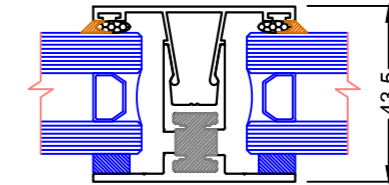

#### 50 x 44mm Channel & Adaptor

Available Unbroken or Thermally broken.  
Accepts 24 - 36mm IGU Silicone glazed.  
Versatile & can be used in combination with channel & adaptor.  
Frames can be screw assembled using channel on 3 sides & adaptor & bead on one.  
It is the most economical way to manufacture, mitre cutting where shown, & notching to suit the adaptor on one side. The bead can be at the top or bottom.

**U-Max™ GLAZING ADAPTORS & CHANNELS**

**Glazing Adaptors: UGA - 2**

**50 x 44mm Channel & Adaptor**

Ideal product in applications where fixed frames are recessed into walls.

Usually with channels a single fixed frame requires a silicone butt to glaze, this arrangement does not require it.

C9904 Adaptor square cut & C9903 mitred on opposing side

C9904 Adaptor can be used all 4 sides & mitre cut.

**Back Adaptor with Front Cap**

Front Capped adaptors are popularly used to fix off a framed structure, whether that is steel, aluminium or timber. It is often used for simple roof glazing.

C243 Cap  
C9335U U-Max Back Adaptor

C254 Cap  
C9328U Half Back Adaptor

C243 Cap  
C9335U U-Max Back Adaptor  
24 - 28mm Glass

C1586 Cap  
C9335U U-Max Back Adaptor  
30-34mm Glass

C9335U U-Max Back Adaptor  
C9325 Infil