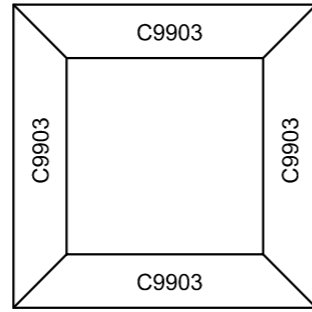

C9904 Adaptor can be used all 4 sides & mitre cut.