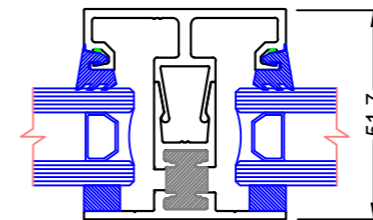

**U-Max™ GLAZING ADAPTORS & CHANNELS**

**Glazing Adaptors: UGA - 2**

**50 x 44mm Channel & Adaptor**

Ideal product in applications where fixed frames are recessed into walls.

Usually with channels a single fixed frame requires a silicone butt to glaze, this arrangement does not require it.

C9904 Adaptor square cut & C9903 mitred on opposing side

C9904 Adaptor can be used all 4 sides & mitre cut.

**Back Adaptor with Front Cap**

Front Capped adaptors are popularly used to fix off a framed structure, whether that is steel, aluminium or timber. It is often used for simple roof glazing.

C243 Cap  
C9335U U-Max Back Adaptor

C254 Cap  
C9328U Half Back Adaptor

C243 Cap  
C9335U U-Max Back Adaptor  
24 - 28mm Glass

C1586 Cap  
C9335U U-Max Back Adaptor  
30-34mm Glass

C9335U U-Max Back Adaptor  
C9325 Infil

C254 Cap  
C9328U Half Back Adaptor  
24-28mm Glass

C9333 Cap with Captive wedge  
C9335U U-Max Back Adaptor  
24 - 28mm Glass

C9334 Return Cover with Captive wedge  
C9335U U-Max Back Adaptor