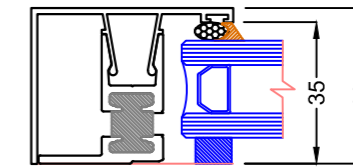

C9904 Adaptor square cut & C9903 mitred on opposing side

C9904 Adaptor can be used all 4 sides & mitre cut.

**Back Adaptor with Front Cap**

Front Capped adaptors are popularly used to fix off a framed structure, whether that is steel, aluminium or timber. It is often used for simple roof glazing.

C243 Cap  
C9335U U-Max Back Adaptor

C254 Cap  
C9328U Half Back Adaptor

C243 Cap  
C9335U U-Max Back Adaptor  
24 - 28mm Glass

C1586 Cap  
C9335U U-Max Back Adaptor  
30-34mm Glass

C9335U U-Max Back Adaptor  
C9325 Infil

C254 Cap  
C9328U Half Back Adaptor  
24-28mm Glass

C9333 Cap with Captive wedge  
C9335U U-Max Back Adaptor  
24 - 28mm Glass

C9334 Return Cover with Captive wedge  
C9335U U-Max Back Adaptor