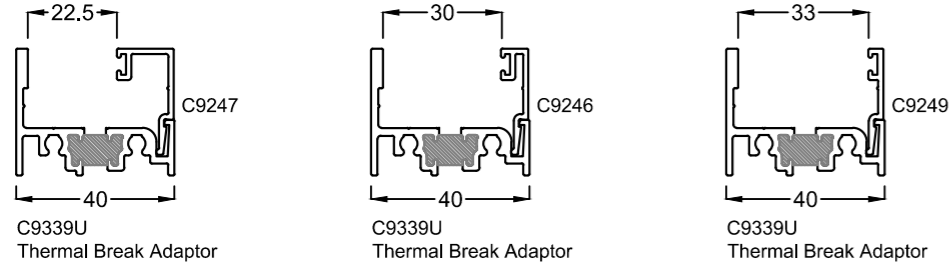

#### 40mm Bead & Base

Available unbroken or thermally broken.  
Accepts 24 - 28mm IGU & integrates with 40mm base glazing channel where frames can be screw assembled.  
Other bead options allow it to be used with 6mm glass upwards.  
Usually silicone glazed when used with channels or as an adaptor, single sided foam tape & wedge may be used.

#### 50 x 44mm Channel & Adaptor

Available Unbroken or Thermally broken.  
Accepts 24 - 36mm IGU Silicone glazed.  
Versatile & can be used in combination with channel & adaptor.  
Frames can be screw assembled using channel on 3 sides & adaptor & bead on one.  
It is the most economical way to manufacture, mitre cutting where shown, & notching to suit the adaptor on one side. The bead can be at the top or bottom.