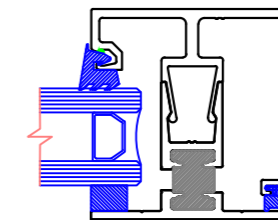

**U-Max™ GLAZING ADAPTORS & CHANNELS**

**Glazing Adaptors: UGA - 2**

**50 x 44mm Channel & Adaptor**

Ideal product in applications where fixed frames are recessed into walls.

Usually with channels a single fixed frame requires a silicone butt to glaze, this arrangement does not require it.

C9904 Adaptor square cut & C9903 mitred on opposing side

C9904 Adaptor can be used all 4 sides & mitre cut.

**Back Adaptor with Front Cap**

Front Capped adaptors are popularly used to fix off a framed structure, whether that is steel, aluminium or timber. It is often used for simple roof glazing.

C243 Cap  
C9335U U-Max Back Adaptor

C254 Cap  
C9328U Half Back Adaptor

C243 Cap  
C9335U U-Max Back Adaptor  
24 - 28mm Glass

C1586 Cap  
C9335U U-Max Back Adaptor  
30-34mm Glass

C9335U U-Max Back Adaptor  
C9325 Infil

C254 Cap  
C9328U Half Back Adaptor  
24-28mm Glass

C9333 Cap with Captive wedge  
C9335U U-Max Back Adaptor  
24 - 28mm Glass

C9334 Return Cover with Captive wedge  
C9335U U-Max Back Adaptor