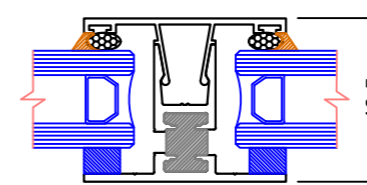

#### 50 x 44mm Channel & Adaptor

Available Unbroken or Thermally broken.  
Accepts 24 - 36mm IGU Silicone glazed.  
Versatile & can be used in combination with channel & adaptor.  
Frames can be screw assembled using channel on 3 sides & adaptor & bead on one.  
It is the most economical way to manufacture, mitre cutting where shown, & notching to suit the adaptor on one side. The bead can be at the top or bottom.

**U-Max™ GLAZING ADAPTORS & CHANNELS**

**Glazing Adaptors: UGA - 2**

**50 x 44mm Channel & Adaptor**

Ideal product in applications where fixed frames are recessed into walls.

Usually with channels a single fixed frame requires a silicone butt to glaze, this arrangement does not require it.

C9904 Adaptor square cut & C9903 mitred on opposing side

C9904 Adaptor can be used all 4 sides & mitre cut.

**Back Adaptor with Front Cap**

Front Capped adaptors are popularly used to fix off a framed structure, whether that is steel, aluminium or timber. It is often used for simple roof glazing.

C243 Cap  
C9335U U-Max Back Adaptor

C254 Cap  
C9328U Half Back Adaptor

C243 Cap  
C9335U U-Max Back Adaptor  
24 - 28mm Glass

C1586 Cap  
C9335U U-Max Back Adaptor  
30-34mm Glass

C9335U U-Max Back Adaptor  
C9325 Infil