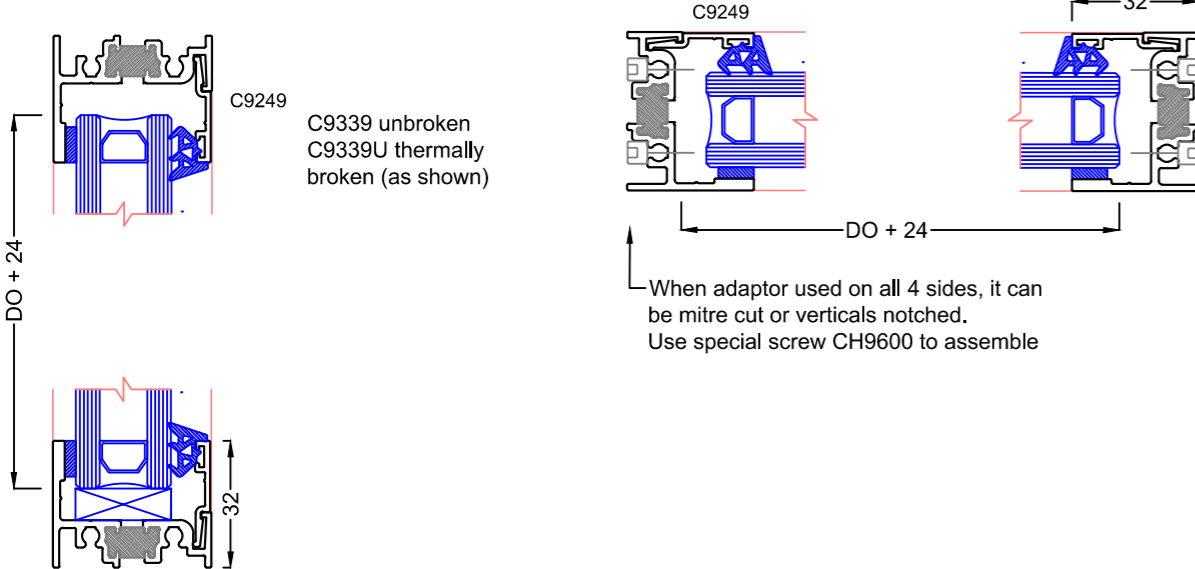

#### 40mm Bead & Base

Available unbroken or thermally broken.  
Accepts 24 - 28mm IGU & integrates with 40mm base glazing channel where frames can be screw assembled.  
Other bead options allow it to be used with 6mm glass upwards.  
Usually silicone glazed when used with channels or as an adaptor, single sided foam tape & wedge may be used.

#### 50 x 44mm Channel & Adaptor

Available Unbroken or Thermally broken.  
Accepts 24 - 36mm IGU Silicone glazed.  
Versatile & can be used in combination with channel & adaptor.  
Frames can be screw assembled using channel on 3 sides & adaptor & bead on one.  
It is the most economical way to manufacture, mitre cutting where shown, & notching to suit the adaptor on one side. The bead can be at the top or bottom.