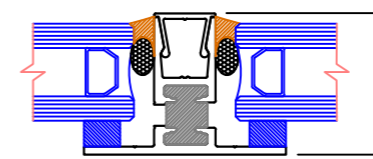

C9904 Adaptor square cut & C9903 mitred on opposing side

C9904 Adaptor can be used all 4 sides & mitre cut.

**Back Adaptor with Front Cap**

Front Capped adaptors are popularly used to fix off a framed structure, whether that is steel, aluminium or timber. It is often used for simple roof glazing.

C243 Cap  
C9335U U-Max Back Adaptor

C254 Cap  
C9328U Half Back Adaptor

C243 Cap  
C9335U U-Max Back Adaptor  
24 - 28mm Glass

C1586 Cap  
C9335U U-Max Back Adaptor  
30-34mm Glass

C9335U U-Max Back Adaptor  
C9325 Infil

C254 Cap  
C9328U Half Back Adaptor  
24-28mm Glass

C9333 Cap with Captive wedge  
C9335U U-Max Back Adaptor  
24 - 28mm Glass

C9334 Return Cover with Captive wedge  
C9335U U-Max Back Adaptor