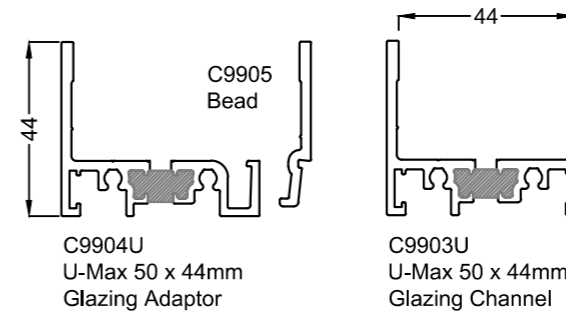

#### 40mm Bead & Base

Available unbroken or thermally broken.  
Accepts 24 - 28mm IGU & integrates with 40mm base glazing channel where frames can be screw assembled.  
Other bead options allow it to be used with 6mm glass upwards.  
Usually silicone glazed when used with channels or as an adaptor, single sided foam tape & wedge may be used.

C9339 unbroken  
C9339U thermally broken (as shown)

#### 50 x 44mm Channel & Adaptor

Available Unbroken or Thermally broken.  
Accepts 24 - 36mm IGU Silicone glazed.  
Versatile & can be used in combination with channel & adaptor.  
Frames can be screw assembled using channel on 3 sides & adaptor & bead on one.  
It is the most economical way to manufacture, mitre cutting where shown, & notching to suit the adaptor on one side. The bead can be at the top or bottom.

**U-Max™ GLAZING ADAPTORS & CHANNELS**

**Glazing Adaptors: UGA - 2**

**50 x 44mm Channel & Adaptor**

Ideal product in applications where fixed frames are recessed into walls.

Usually with channels a single fixed frame requires a silicone butt to glaze, this arrangement does not require it.