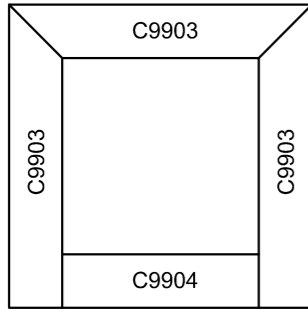

U-Max™ GLAZING ADAPTORS & CHANNELS

Glazing Adaptors: UGA - 2

50 x 44mm Channel & Adaptor

Ideal product in applications where fixed frames are recessed into walls.

Usually with channels a single fixed frame requires a silicone butt to glaze, this arrangement does not require it.

C9904 Adaptor square cut & C9903 mitred on opposing side