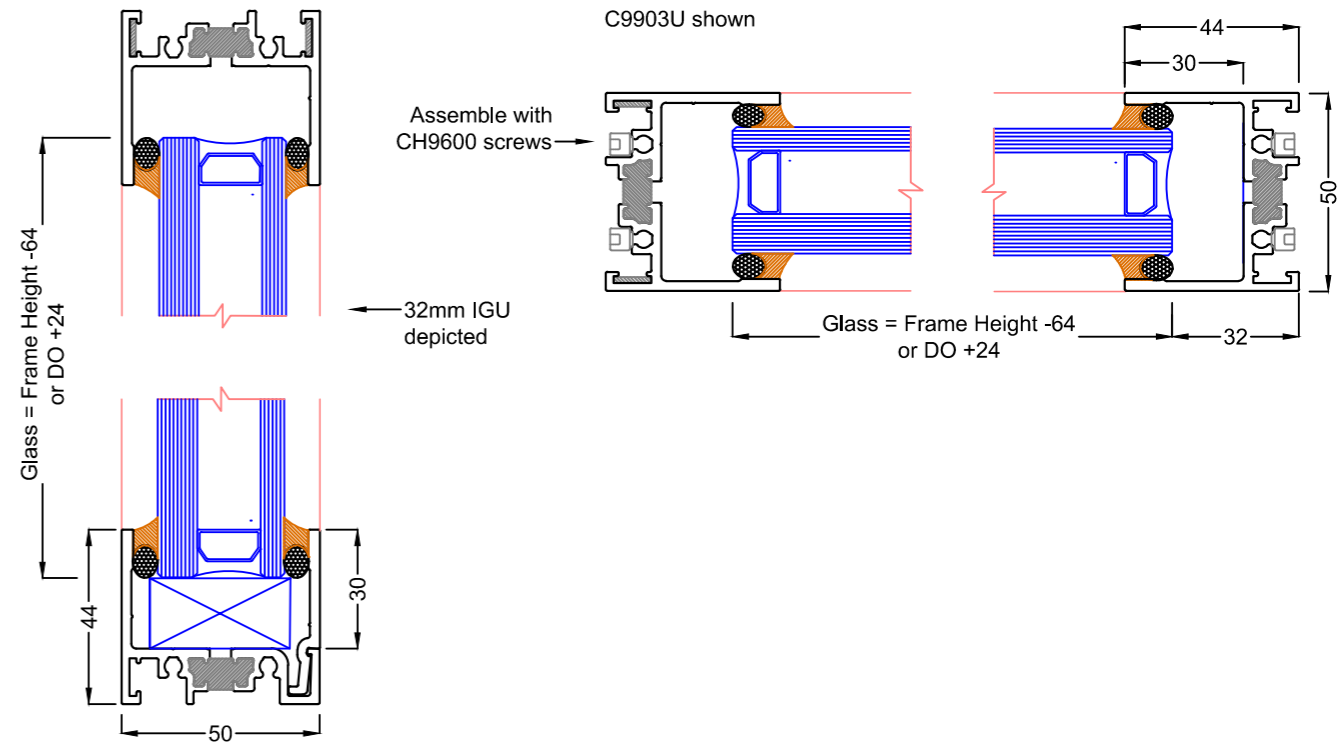

#### 40mm Bead & Base

Available unbroken or thermally broken.  
Accepts 24 - 28mm IGU & integrates with 40mm base glazing channel where frames can be screw assembled.  
Other bead options allow it to be used with 6mm glass upwards.  
Usually silicone glazed when used with channels or as an adaptor, single sided foam tape & wedge may be used.

C9339 unbroken  
C9339U thermally broken (as shown)

#### 50 x 44mm Channel & Adaptor

Available Unbroken or Thermally broken.  
Accepts 24 - 36mm IGU Silicone glazed.  
Versatile & can be used in combination with channel & adaptor.  
Frames can be screw assembled using channel on 3 sides & adaptor & bead on one.  
It is the most economical way to manufacture, mitre cutting where shown, & notching to suit the adaptor on one side. The bead can be at the top or bottom.