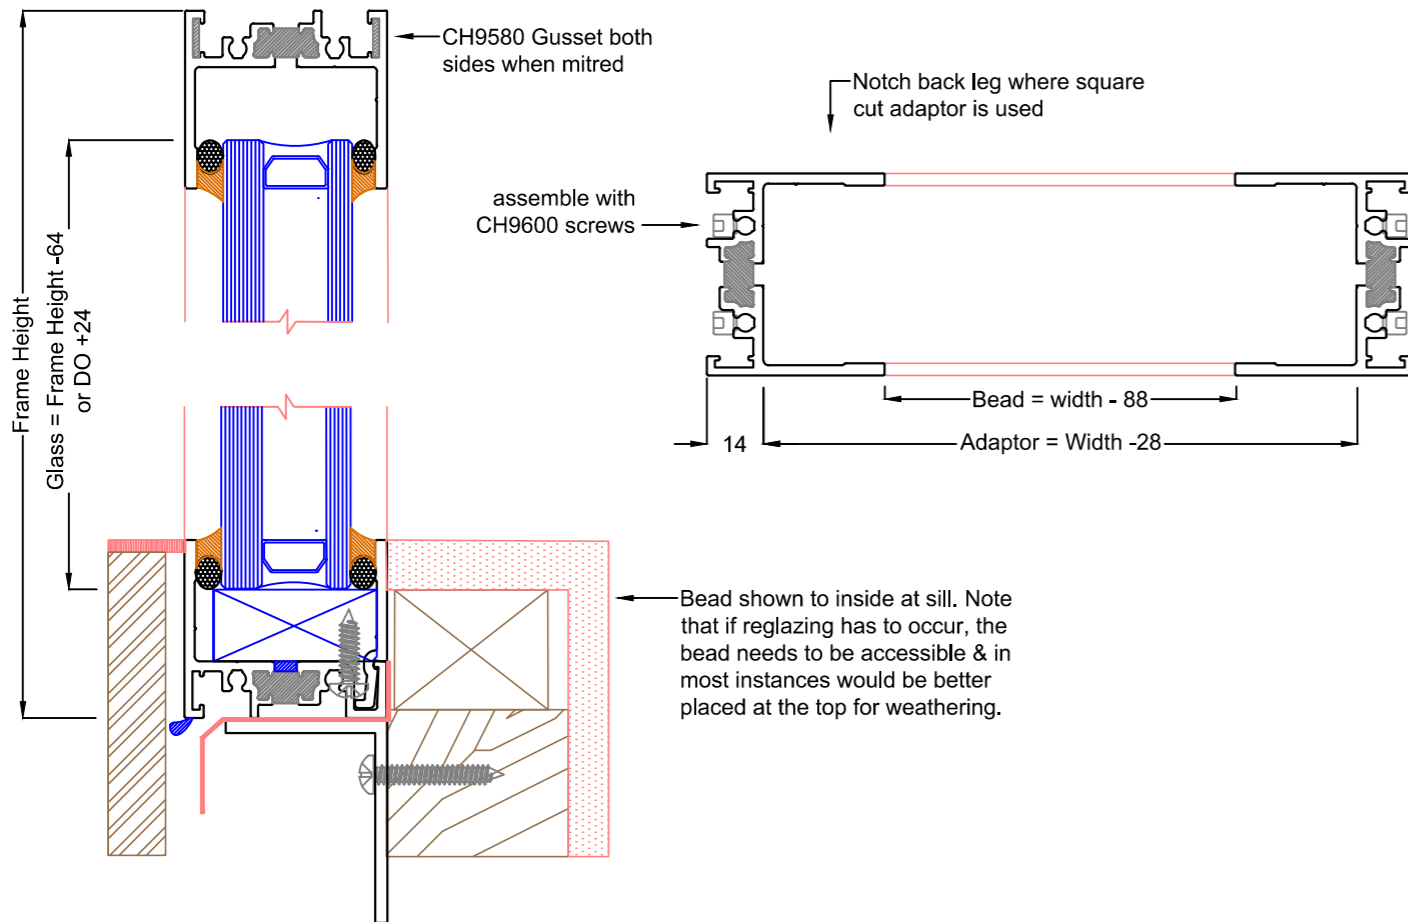

#### 50 x 44mm Channel & Adaptor

Available Unbroken or Thermally broken.  
Accepts 24 - 36mm IGU Silicone glazed.  
Versatile & can be used in combination with channel & adaptor.  
Frames can be screw assembled using channel on 3 sides & adaptor & bead on one.  
It is the most economical way to manufacture, mitre cutting where shown, & notching to suit the adaptor on one side. The bead can be at the top or bottom.

**U-Max™ GLAZING ADAPTORS & CHANNELS**

**Glazing Adaptors: UGA - 2**

**50 x 44mm Channel & Adaptor**

Ideal product in applications where fixed frames are recessed into walls.

Usually with channels a single fixed frame requires a silicone butt to glaze, this arrangement does not require it.

C9904 Adaptor square cut & C9903 mitred on opposing side

C9904 Adaptor can be used all 4 sides & mitre cut.

**Back Adaptor with Front Cap**

Front Capped adaptors are popularly used to fix off a framed structure, whether that is steel, aluminium or timber. It is often used for simple roof glazing.